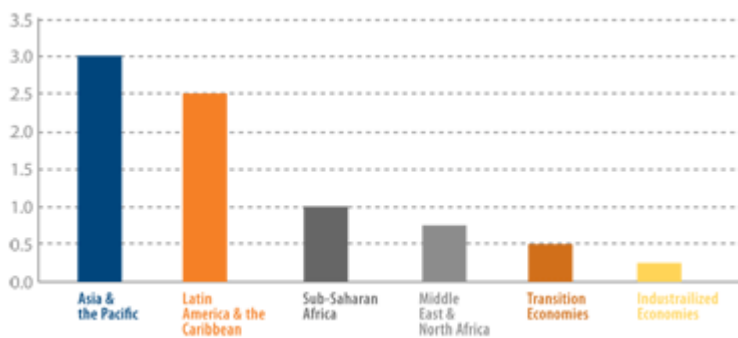

Labor: Freely Chosen Employment

Freely Chosen Employment, Overview

Although one may think that forced labor is uncommon today, the most recent ILO study, published in 2005, estimates that a minimum of 12.3 million people are victims of forced labor worldwide. This equates to 2 victims for every 1,000 inhabitants of the planet and 4 victims for every 1,000 workers on the planet 01.

Figure 1: Estimate of Force Labor by Region — Click on the image for a larger view

Source: [ILO Minimum Estimate of Forced Labor in the World](#) (PDF)

Figure 2: Forced Labor Victims per 1,000 Inhabitants — Click on the image for a larger view

Source: [ILO Minimum Estimate of Forced Labor in the World](#) (PDF)

Why should businesses be concerned? The ILO estimates that about 80% of these violations occur in the private sector ⁰². A great reference for businesses interested in learning more about forced labor and how to combat forced labor is the ILO's [Combating Forced Labour: A](#)