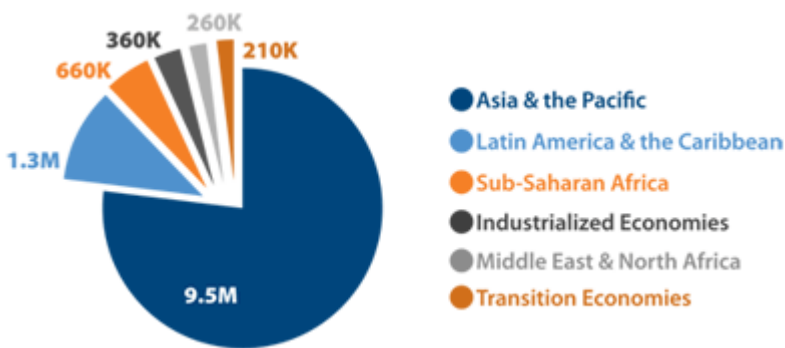

Labor: Freely Chosen Employment

Freely Chosen Employment, Overview

Although one may think that forced labor is uncommon today, the most recent ILO study, published in 2005, estimates that a minimum of 12.3 million people are victims of forced labor worldwide. This equates to 2 victims for every 1,000 inhabitants of the planet and 4 victims for every 1,000 workers on the planet 01.

Figure 1: Estimate of Force Labor by Region — Click on the image for a larger view

Source: [ILO Minimum Estimate of Forced Labor in the World](#) (PDF)

Figure 2: Forced Labor Victims per 1,000 Inhabitants — Click on the image for a larger view